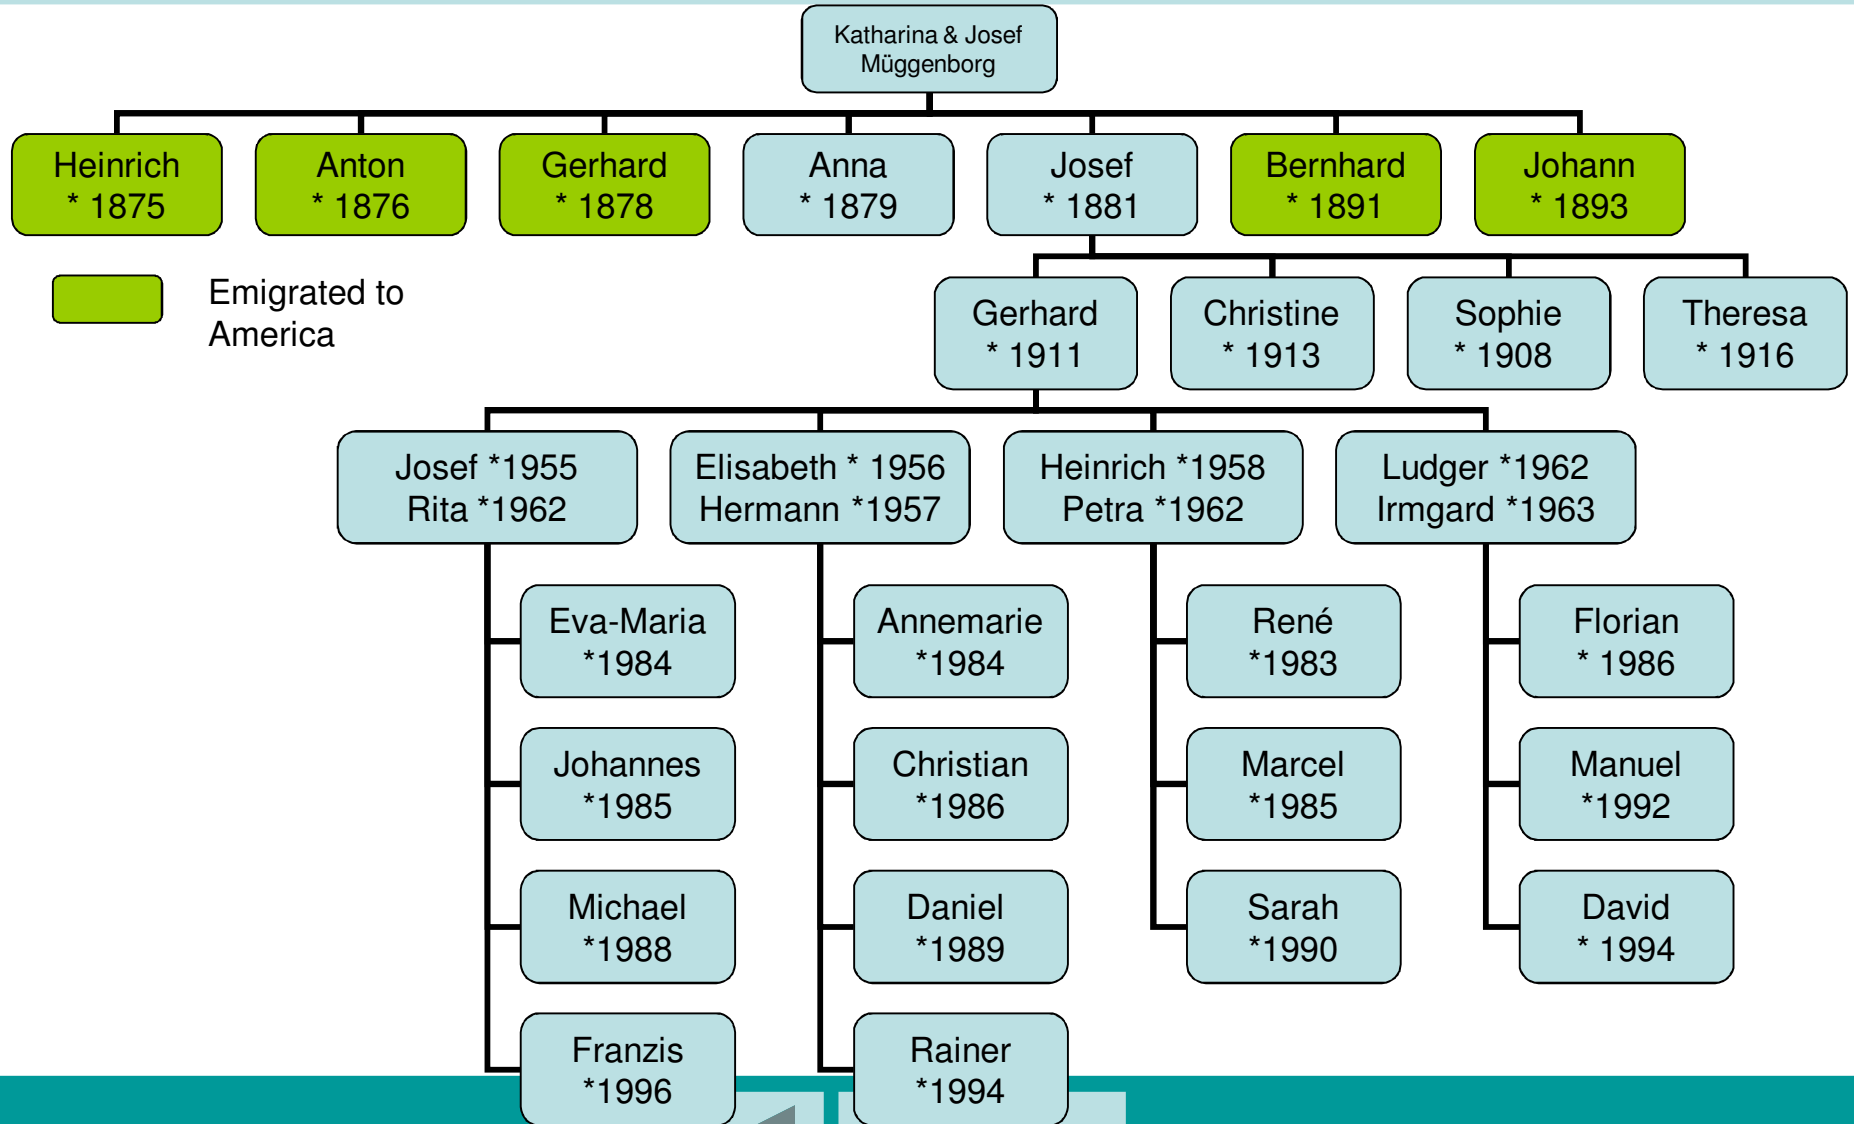

The Müggenborg family

Family Tree

Josef Müggenborg and Katharina Hoebing

1. **Josef Müggenborg**
B: 26 Apr 1842 , D: 19 May 1912
M: May 19, 1874
2. **Katharina Hoebing**
B: 1852 D: 1905
3. Heinrich, B. * 25 Mar 1875
Emigrated to America (Oklahoma)
15 May 1894
4. Anton, T. * 19 May 1876
Emigrated to America (Oklahoma)
12 May 1898
5. Gerhard, H. * 30 Jan 1878
Emigrated to America (Iowa)
8 Apr 1897
6. Anna, Chr. * 5 Apr 1879
M: Gerhard Mecking on 17 May 1904
7. **Josef, A.** * 15 Oct 1881
M: Elisabeth Welsing on 14 May 1907
Stayed in Germany
8. Ferdinand, T. * 1 Sep 1888
 + 11 Jul 1901
9. Bernhard, H. (Ben) * 20 Feb 1891
Emigrated to America (Iowa)
10. Johann, B. (John) * 07 Apr 1896
Emigrated to America (Iowa) (not in picture)

Josef and Elisabeth Müggenborg

Josef: * 15. Oct 1881
+ 10. Dec 1937

Elisabeth: * 19. Oct 1877
Welsing + 28. Jan 1953

Marriage: ∞ 14. May 1907

Children:

➔ Christine

➔ Gerhard

➔ Sophie

➔ Theresa

Gerhard and Anna Müggenborg

<u>Gerhard:</u>	*	03. Feb 1910
	+	22. Feb 1994
<u>Anna:</u>	*	18. Mar 1922
Epping	+	11. May 2006
Marriage:	∞	20. Oct 1953

Children:

➔ Josef

➔ Elisabeth

➔ Heinrich

➔ Ludger

Theresa and Sophie Müggenborg

Theresa:

Born: * 14. Sep 1916

Death: + 11. Jun 1976

She lived on the Müggenborg's farm for her whole life. She died of cancer.

Sophie:

Born: * 02. Mar 1908

Death: +18. Jan 1994